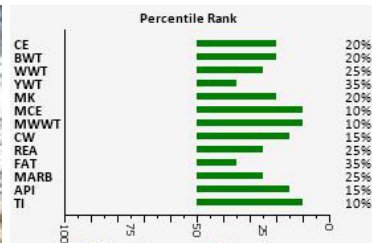

EPD Graph for 8K